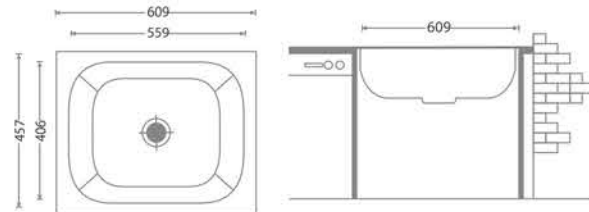

P-Trap-3011

PAN & ACCESSORIES

**100%
NON
MAGNETIC**

**STAINLESS STEEL
KITCHEN
SINK**

KITCHEN SINK

SINGLE DEEP BOWL

INCLUDING
COUPLING

OVERALL SIZE	BOWL SIZE	DEPTH in M8 and M1	DEPTH in M6
18"X16"	16"X14"	8"	7"
20"X17"	18"X15"	8"	7"
21"X18"	18"X15"	8"	7"

*Available in MATT & GLOSSY finish

SINGLE BOWL

INCLUDING
COUPLING

OVERALL SIZE	BOWL SIZE	DEPTH in M8 and M1	DEPTH in M6
22"X18"	20"X16"	8"	7"
24"X18"	22"X16"	8" & 9"	7"

*Available in MATT & GLOSSY finish

SINGLE BOWL WITH DRAINER

INCLUDING
COUPLING

OVERALL SIZE	BOWL SIZE	DEPTH in M1	DEPTH in M8
37"X18" DR	16"X14"	8"	7"

*Available in MATT & GLOSSY finish

DOUBLE BOWL

INCLUDING
COUPLING

OVERALL SIZE	BOWL SIZE	DEPTH in M1	DEPTH in M8
37"X18" DB	16"X14"	8"	N/A