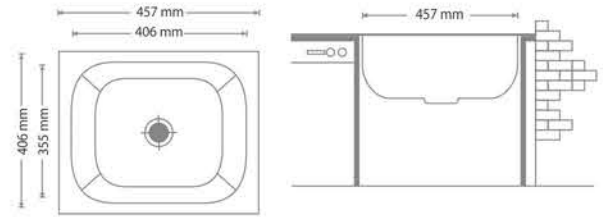

P-Trap-3011

PAN & ACCESSORIES

**100%
NON
MAGNETIC**

**STAINLESS STEEL
KITCHEN
SINK**

KITCHEN SINK

SINGLE DEEP BOWL

INCLUDING
COUPLING

OVERALL SIZE	BOWL SIZE	DEPTH in M8 and M1	DEPTH in M6
18"X16"	16"X14"	8"	7"
20"X17"	18"X15"	8"	7"
21"X18"	18"X15"	8"	7"

*Available in MATT & GLOSSY finish

SINGLE BOWL

INCLUDING
COUPLING

OVERALL SIZE	BOWL SIZE	DEPTH in M8 and M1	DEPTH in M6
22"X18"	20"X16"	8"	7"
24"X18"	22"X16"	8" & 9"	7"

*Available in MATT & GLOSSY finish

SINGLE BOWL WITH DRAINER

INCLUDING
COUPLING

OVERALL SIZE	BOWL SIZE	DEPTH in M1	DEPTH in M8
37"X18" DR	16"X14"	8"	7"

*Available in MATT & GLOSSY finish

DOUBLE BOWL

INCLUDING
COUPLING

OVERALL SIZE	BOWL SIZE	DEPTH in M1	DEPTH in M8
37"X18" DB	16"X14"	8"	N/A