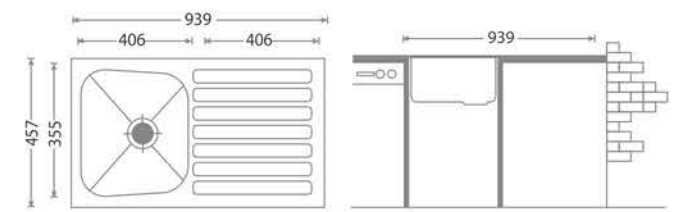

*Available in MATT & GLOSSY finish

SINGLE BOWL

INCLUDING
COUPLING

OVERALL SIZE	BOWL SIZE	DEPTH in M8 and M1	DEPTH in M6
22"X18"	20"X16"	8"	7"
24"X18"	22"X16"	8" & 9"	7"

*Available in MATT & GLOSSY finish

SINGLE BOWL WITH DRAINER

INCLUDING
COUPLING

OVERALL SIZE	BOWL SIZE	DEPTH in M1	DEPTH in M8
37"X18" DR	16"X14"	8"	7"

*Available in MATT & GLOSSY finish

DOUBLE BOWL

INCLUDING
COUPLING

OVERALL SIZE	BOWL SIZE	DEPTH in M1	DEPTH in M8
37"X18" DB	16"X14"	8"	N/A