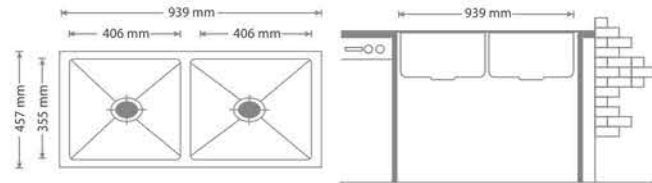

DOUBLE BOWL

INCLUDING
COUPLING

OVERALL SIZE	BOWL SIZE	DEPTH in M1	DEPTH in M8
37"X18" DB	16"X14"	8"	N/A

*Available in MATT & GLOSSY finish

SINK FEATURES

Special plastic coating provide sink from scratches during installation.

Special sound deadening rubber pad areglued under the sink to reduce noise.

A unique and internationally standard drainage coupling system made of steel, plastic and brass that prevent your drain pipe from clogging.

Sinks are available with beaded edges for easy installation and strong grip.

Sink are also available with flange body in 90° welded corner. this type of sink has a perfect match with stone at the corner side.